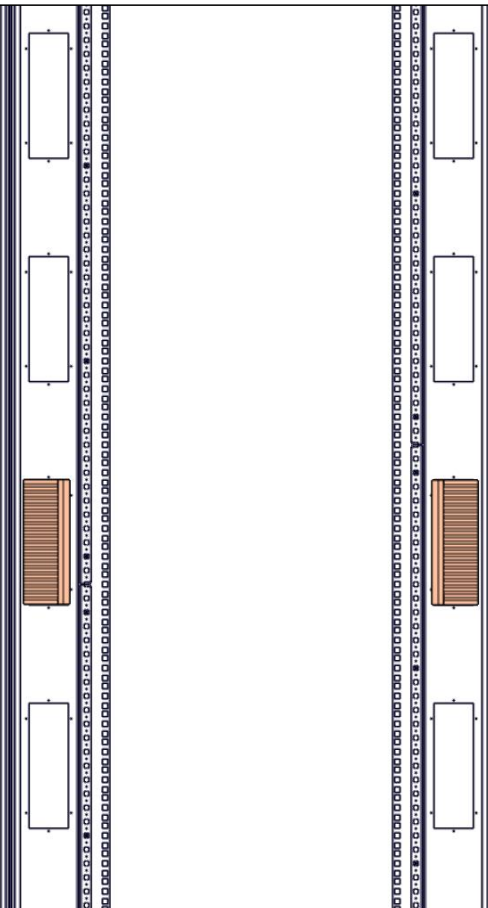

Sideskirt seal brush

## Components

---

100MR

1.1

Choose position

N-000064-0/000979-1

1.2

100MR