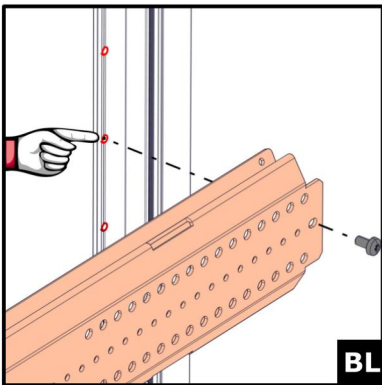

N-000061-4/000898-7

1.2