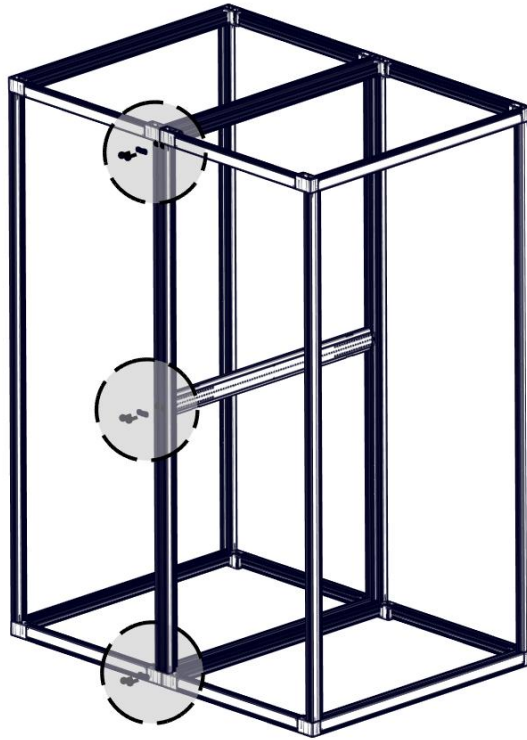

3.6

N-000061-4/000994-0

3.7

OPTIONAL

N-000061-4/000994-0