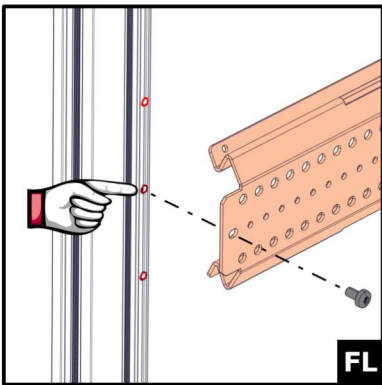

N-000061-4/000898-7

1.2